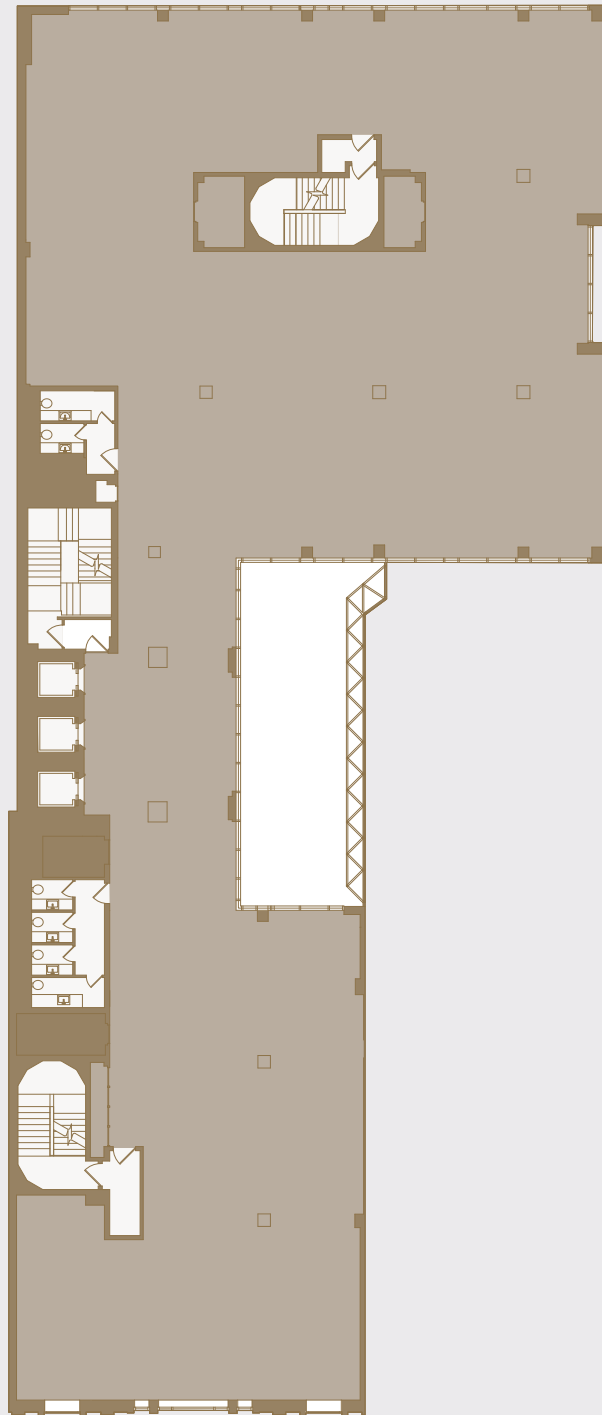

IOI SAINT MARTINS

St Martin's Lane

8,585 SQ FT / 798 SQ M