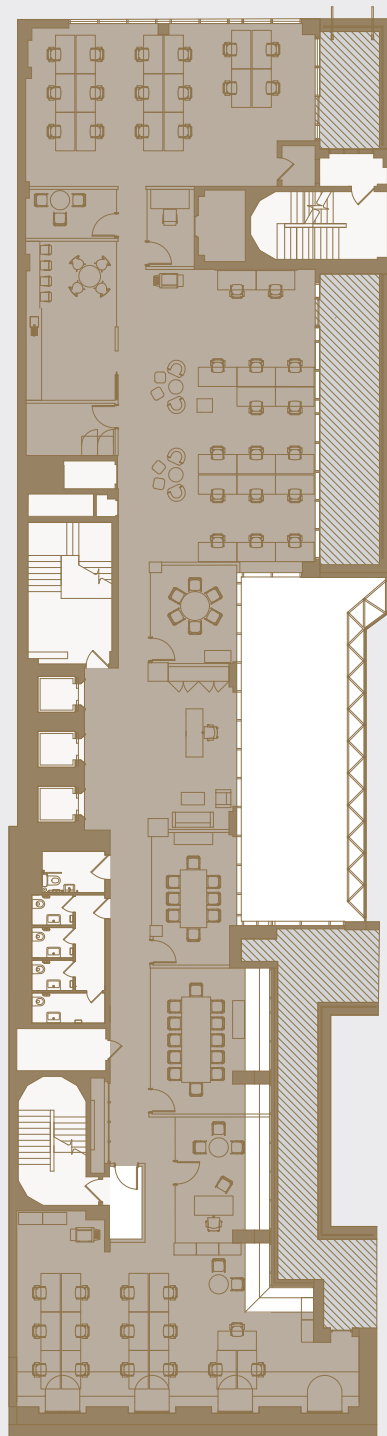

# FIFTH FLOOR OPEN PLAN

St Martin's Lane

## SPACE PLAN

8 person meeting room	1
6 person meeting room	2
12 person meeting room	2
1 person reception	2
Kitchenette	1
1 person office	1
Open plan desks	47
<b>People in total</b>	<b>49</b>
<b>Density</b>	<b>1:9.9 sq m</b>